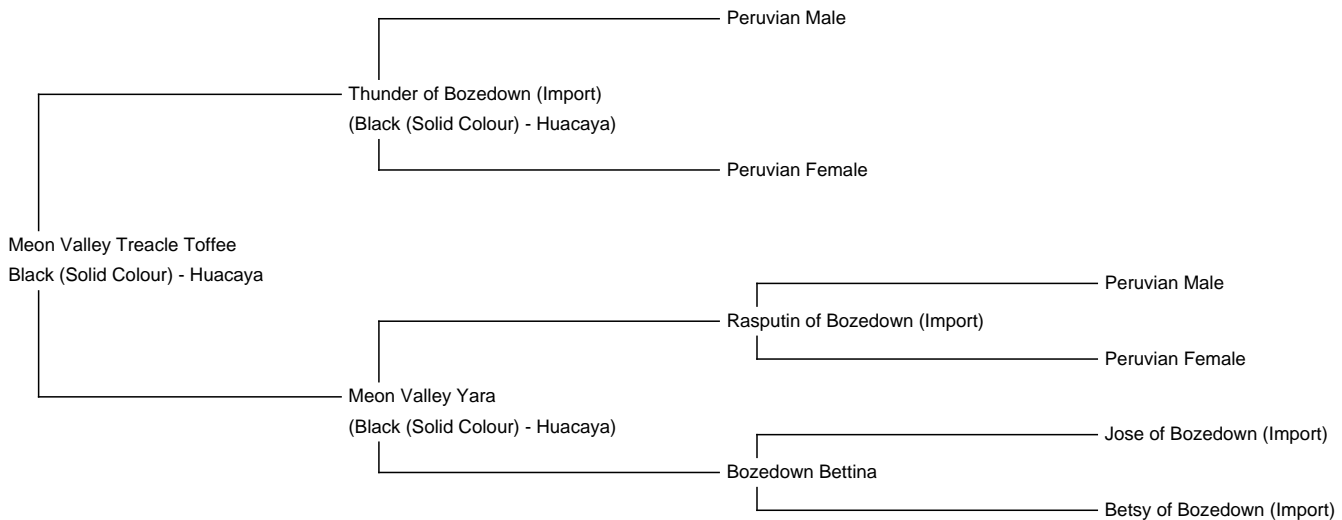

Meon Valley Treacle Toffee

Price: £1,400.00 (excl VAT) **(SOLD)**

Sire: Thunder of Bozedown (Import)

Dam: Meon Valley Yara

Type: Female

Breed Type: Huacaya

Colour: Black (Solid Colour)

Registered With: BAS

Blood Lineage: Thunder of Bozedown

Date of Birth: 22nd July 2007

Description:

Treacle is a very well proportioned solid black proven female, which has given us some very special progeny. Mated to Snowmass Incan King, she gave us Artwork Tuco, a lovely male who will stay at our farm; mated to Meon Valley Ardingly, she gave us Artwork Tinto, who is enjoying life with the Berryfield herd; mated to Snowmass Midnight Momentum she gave us Artwork M.M. Tiffany, who has now heading for the top herd in France; mated to Snowmass Midnight Legend, she gave us Artwork M.L. Titania, also joining her half sister in France. Treacle is now offered with a mating to one of our two black Snowmass males.

Treacle & Tinto

Treacle & Tiffany