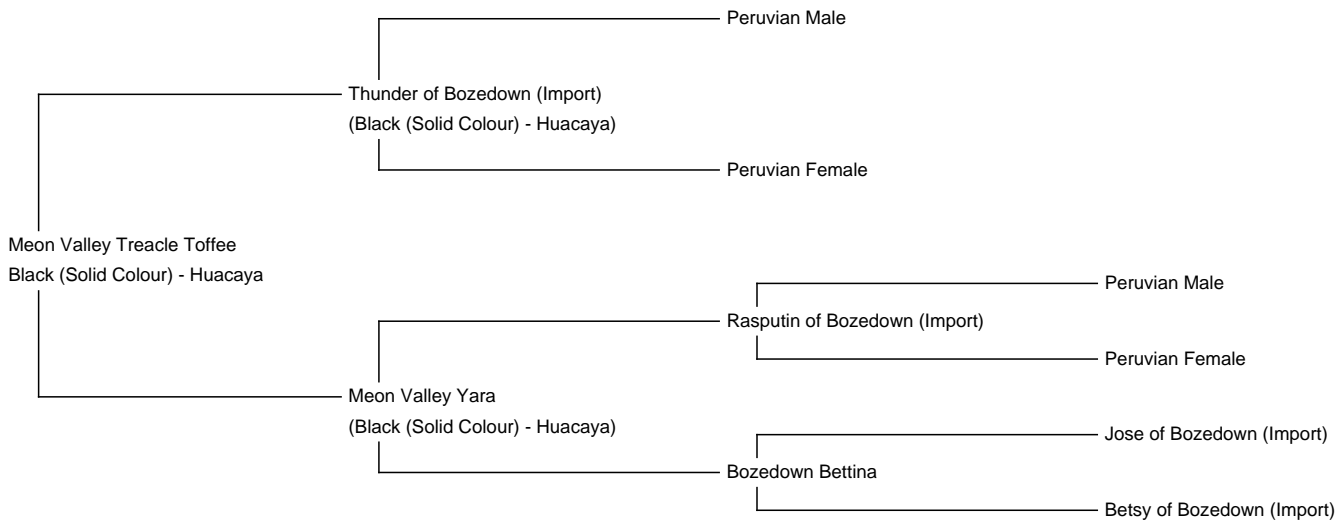

Meon Valley Treacle Toffee

Price: £1,400.00 (excl VAT) **(SOLD)**

Sire: Thunder of Bozedown (Import)

Dam: Meon Valley Yara

Type: Female

Breed Type: Huacaya

Colour: Black (Solid Colour)

Registered With: BAS

Blood Lineage: Thunder of Bozedown

Date of Birth: 22nd July 2007

Description:

Treacle is a very well proportioned solid black proven female, which has given us some very special progeny. Mated to Snowmass Incan King, she gave us Artwork Tuco, a lovely male who will stay at our farm; mated to Meon Valley Ardingly, she gave us Artwork Tinto, who is enjoying life with the Berryfield herd; mated to Snowmass Midnight Momentum she gave us Artwork M.M. Tiffany, who has now heading for the top herd in France; mated to Snowmass Midnight Legend, she gave us Artwork M.L. Titania, also joining her half sister in France. Treacle is now offered with a mating to one of our two black Snowmass males.

Treacle & Tinto

Treacle & Tiffany