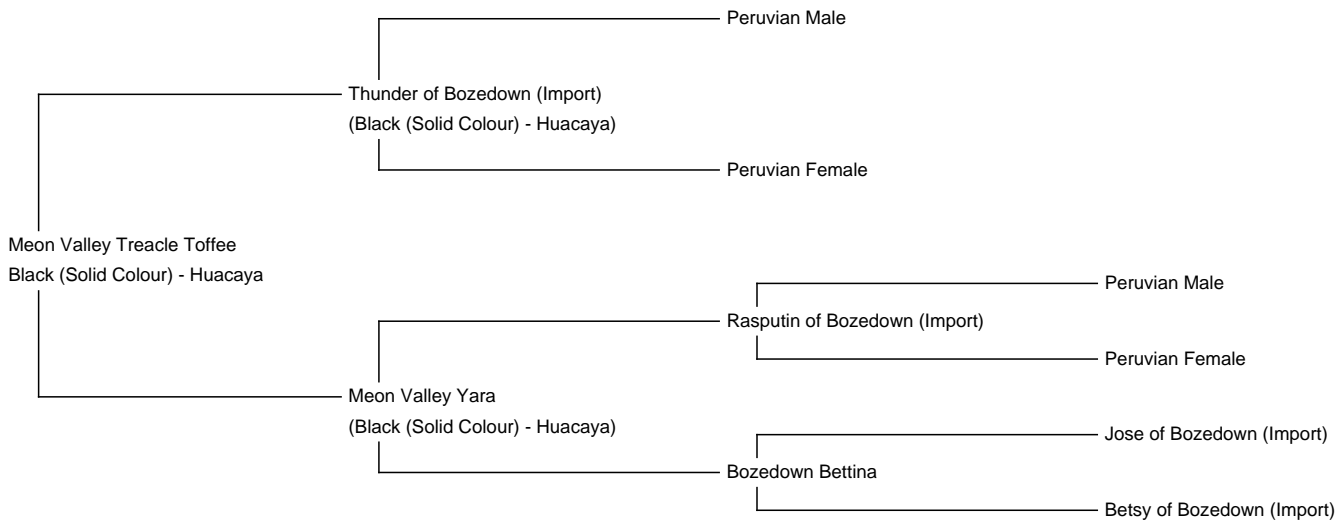

## Meon Valley Treacle Toffee

**Price:** £1,400.00 (excl VAT) **(SOLD)**

**Sire:** Thunder of Bozedown (Import)

**Dam:** Meon Valley Yara

**Type:** Female

**Breed Type:** Huacaya

**Colour:** Black (Solid Colour)

**Registered With:** BAS

**Blood Lineage:** Thunder of Bozedown

**Date of Birth:** 22nd July 2007

### Description:

Treacle is a very well proportioned solid black proven female, which has given us some very special progeny. Mated to Snowmass Incan King, she gave us Artwork Tuco, a lovely male who will stay at our farm; mated to Meon Valley Ardingly, she gave us Artwork Tinto, who is enjoying life with the Berryfield herd; mated to Snowmass Midnight Momentum she gave us Artwork M.M. Tiffany, who has now heading for the top herd in France; mated to Snowmass Midnight Legend, she gave us Artwork M.L. Titania, also joining her half sister in France. Treacle is now offered with a mating to one of our two black Snowmass males.

Treacle & Tinto

Treacle & Tiffany