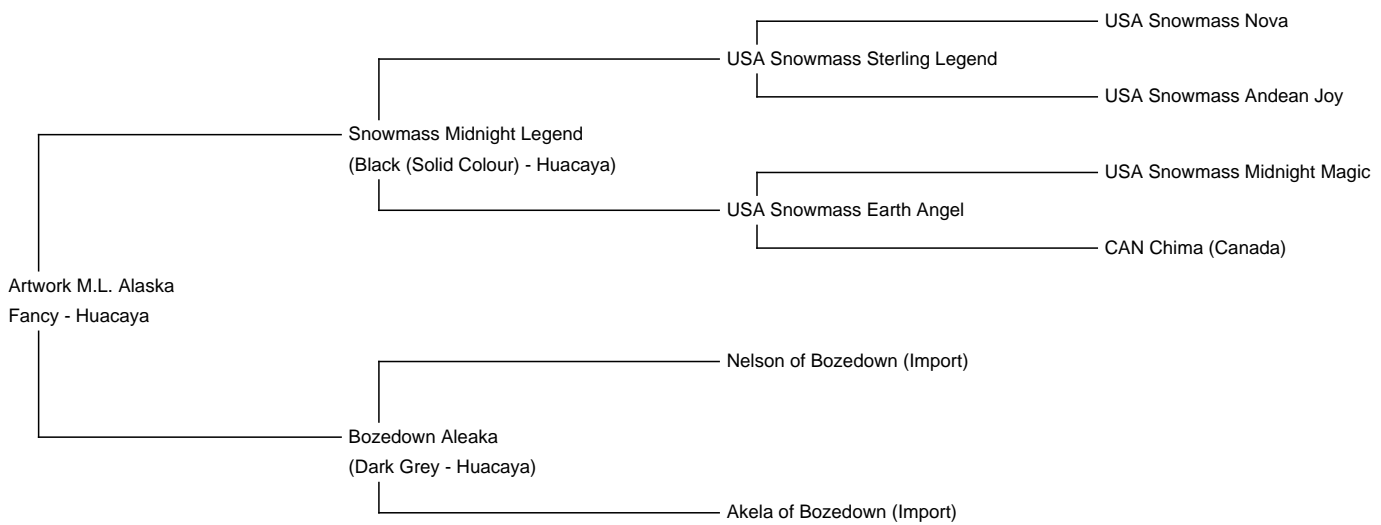

Artwork M.L. Alaska

Price: N/A (SOLD)

Sire: Snowmass Midnight Legend

Dam: Bozedown Aleaka

Type: Female

Breed Type: Huacaya

Colour: Fancy

Registered With: BAS

Blood Lineage: Snowmass/Bozedown

Date of Birth: 1st August 2014

Description:

An extremely attractive multi (black/white), Alaska was a carbon copy of her mum, except that Aleaka was dark grey. Aleaka is a descendant of Nelson of Bozedown, and she was mated to our finest black Snowmass Midnight Legend. With the potential for colour and particularly for grey, she is offered with a mating to a Snowmass Sire of your choice, or a mating to champion Artwork Dorian, whose Sire is the multi-champion Futurity herdsire Nyetimber. With grey from her dam, and mating to a grey champion, an interesting prospect!

Alaska-H