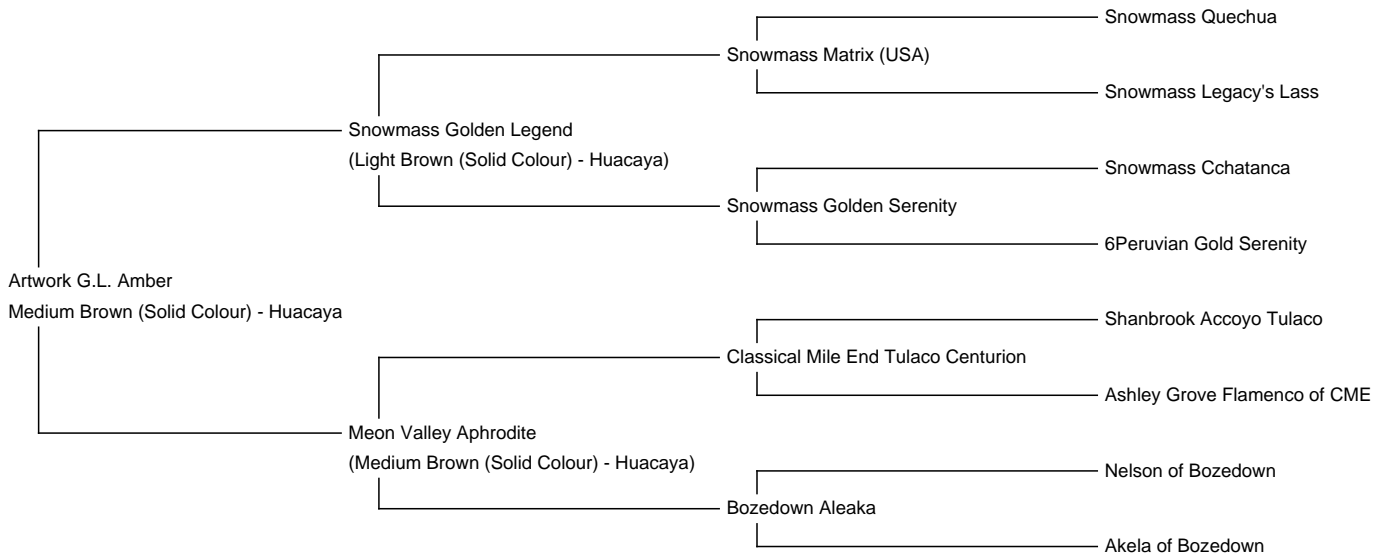

Artwork G.L. Amber

Price: N/A (SOLD)

Sire: Snowmass Golden Legend

Dam: Meon Valley Aphrodite

Type: Female

Breed Type: Huacaya

Colour: Medium Brown (Solid Colour)

Registered With: BAS, SAG

Blood Lineage: Snowmass

Date of Birth: 15th July 2014

Description:

Amber is a pretty mid brown female from our favourite female phonotype line, namely Meon Valley Aphrodite, a daughter of Classical Mile End Tulaco Centurion. Aphrodite previously gave us Azucena (who also produced Aurora). Amber's Sire is Snowmass Golden Legend - a direct descendant from the legendary Snowmass Matrix, whose Sire was Snowmass Quechua. To add to her impressive genetics, Amber is of lovely disposition, and is offered with a mating to any one of the top Snowmass Sires to reinforce the Snowmass genetics.

Amber1

Amber2

Amber-H