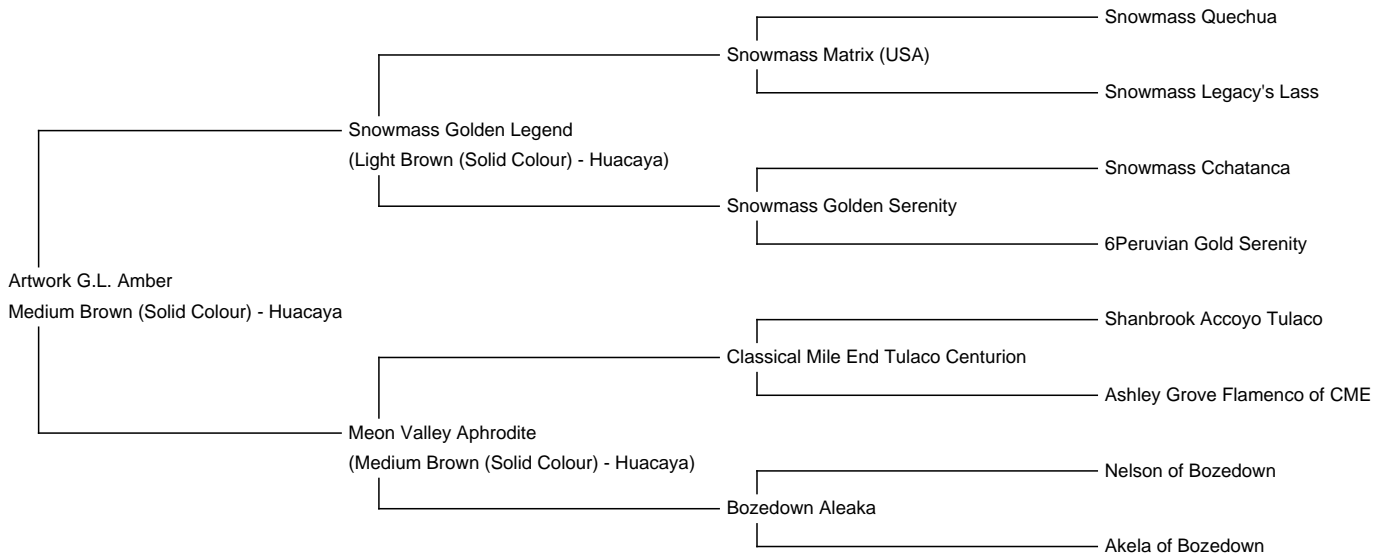

Artwork G.L. Amber

Price: N/A (SOLD)

Sire: Snowmass Golden Legend

Dam: Meon Valley Aphrodite

Type: Female

Breed Type: Huacaya

Colour: Medium Brown (Solid Colour)

Registered With: BAS, SAG

Blood Lineage: Snowmass

Date of Birth: 15th July 2014

Description:

Amber is a pretty mid brown female from our favourite female phonotype line, namely Meon Valley Aphrodite, a daughter of Classical Mile End Tulaco Centurion. Aphrodite previously gave us Azucena (who also produced Aurora). Amber's Sire is Snowmass Golden Legend - a direct descendant from the legendary Snowmass Matrix, whose Sire was Snowmass Quechua. To add to her impressive genetics, Amber is of lovely disposition, and is offered with a mating to any one of the top Snowmass Sires to reinforce the Snowmass genetics.

Amber1

Amber2