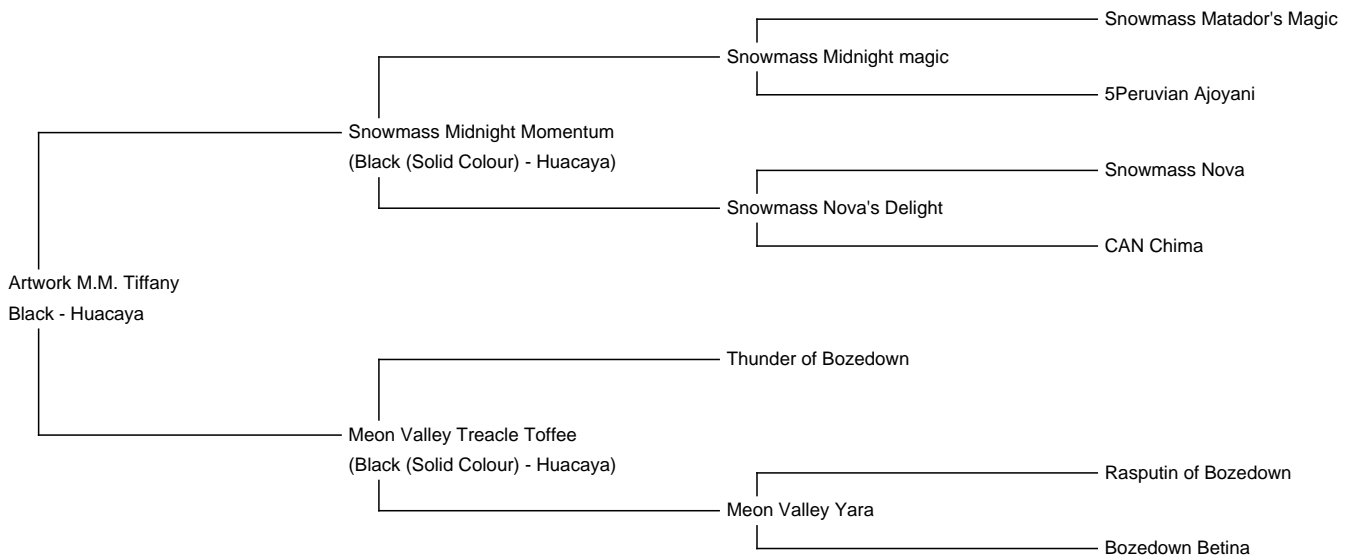

## Artwork M.M. Tiffany

Price: N/A (SOLD)

Sire: Snowmass Midnight Momentum

Dam: Meon Valley Treacle Toffee

Type: Female

Breed Type: Huacaya

Colour: Black

Registered With: BAS UKBAS25157

Blood Lineage: Snowmass/Thunder of Bozedown

Date of Birth: 25th July 2014

### Description:

Tiffany is a lovely daughter to our Meon Valley Treacle Toffee, following a mating with our impressive black herdsire Snowmass Midnight Momentum. Treacle had previously given us Artwork Tuco, from a mating with the legendary Snowmass Incan King, and Artwork Tinto, from a mating with Champion Meon Valley Ardingly. On the dam side we find Thunder of Bozedown, and on the Sire side Snowmass Midnight Magic.

Lovely looking, Tiffany has a 20 pence size white dot perfectly centred on her chest, where a number would be on a show girl.

With a strong blue-black background, lovely conformation and a great disposition, Tiffany promises to be an excellent choice for the discerning breeder looking to enhance his black lines.