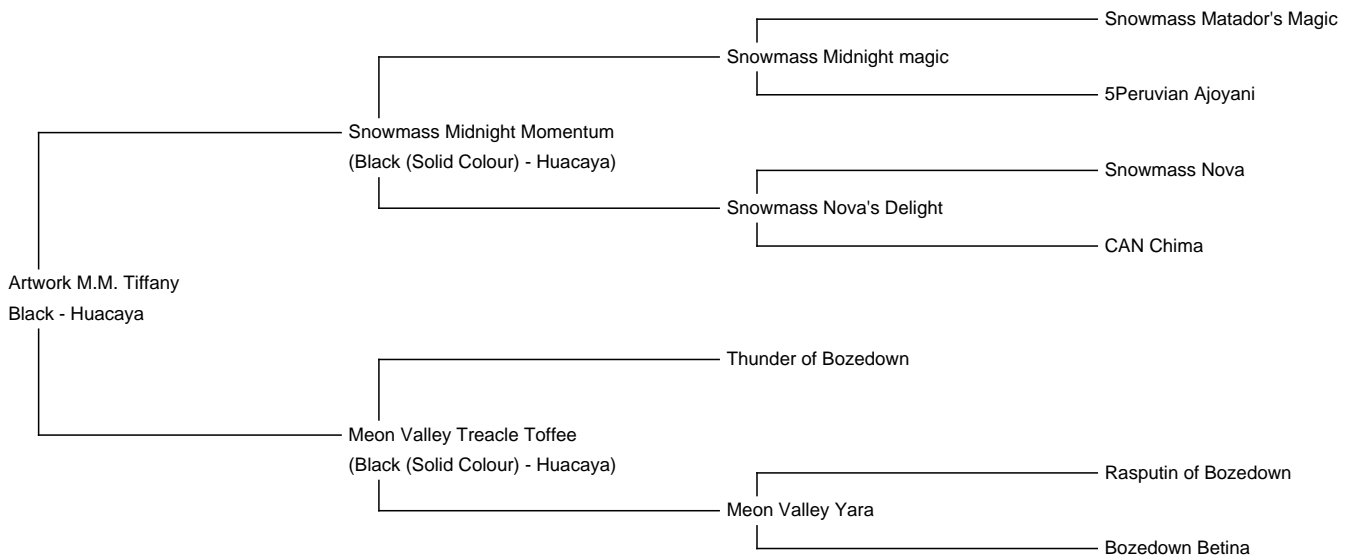

Artwork M.M. Tiffany

Price: N/A (SOLD)

Sire: Snowmass Midnight Momentum

Dam: Meon Valley Treacle Toffee

Type: Female

Breed Type: Huacaya

Colour: Black

Registered With: BAS UKBAS25157

Blood Lineage: Snowmass/Thunder of Bozedown

Date of Birth: 25th July 2014

Description:

Tiffany is a lovely daughter to our Meon Valley Treacle Toffee, following a mating with our impressive black herdsire Snowmass Midnight Momentum. Treacle had previously given us Artwork Tuco, from a mating with the legendary Snowmass Incan King, and Artwork Tinto, from a mating with Champion Meon Valley Ardingly. On the dam side we find Thunder of Bozedown, and on the Sire side Snowmass Midnight Magic.

Lovely looking, Tiffany has a 20 pence size white dot perfectly centred on her chest, where a number would be on a show girl.

With a strong blue-black background, lovely conformation and a great disposition, Tiffany promises to be an excellent choice for the discerning breeder looking to enhance his black lines.

Tiffany is offered with a mating to our top black Snowmass Midnight Legend.

Tiffany 1

Tiffany 2

Tiffany 3