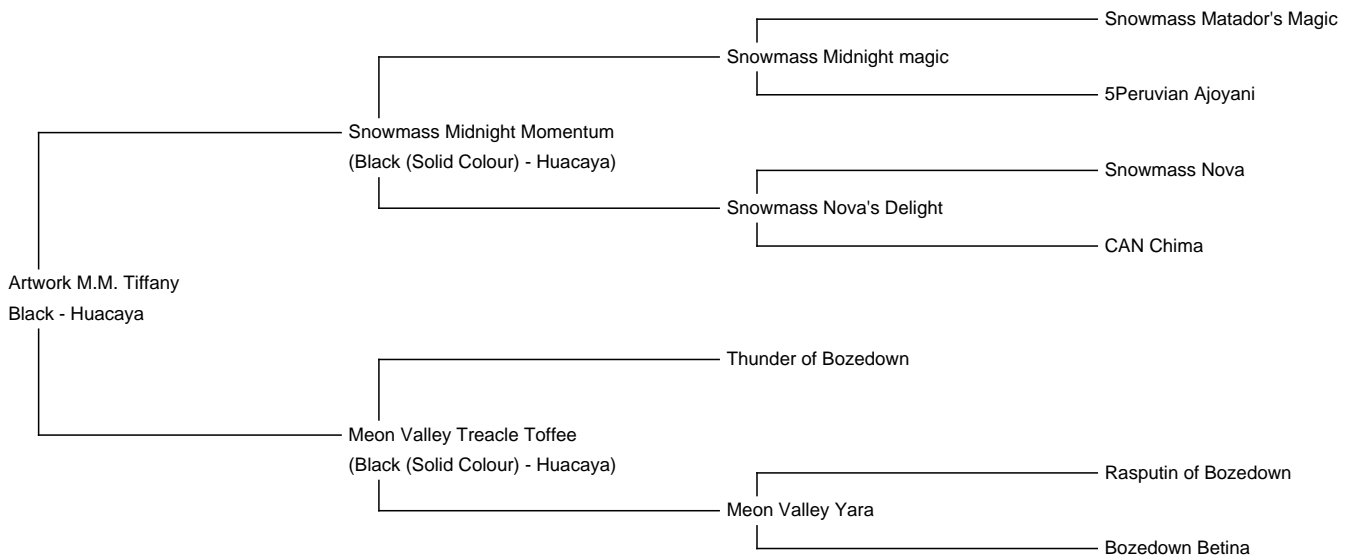

Artwork M.M. Tiffany

Price: N/A (SOLD)

Sire: Snowmass Midnight Momentum

Dam: Meon Valley Treacle Toffee

Type: Female

Breed Type: Huacaya

Colour: Black

Registered With: BAS UKBAS25157

Blood Lineage: Snowmass/Thunder of Bozedown

Date of Birth: 25th July 2014

Description:

Tiffany is a lovely daughter to our Meon Valley Treacle Toffee, following a mating with our impressive black herdsire Snowmass Midnight Momentum. Treacle had previously given us Artwork Tuco, from a mating with the legendary Snowmass Incan King, and Artwork Tinto, from a mating with Champion Meon Valley Ardingly. On the dam side we find Thunder of Bozedown, and on the Sire side Snowmass Midnight Magic.

Lovely looking, Tiffany has a 20 pence size white dot perfectly centred on her chest, where a number would be on a show girl.

With a strong blue-black background, lovely conformation and a great disposition, Tiffany promises to be an excellent choice for the discerning breeder looking to enhance his black lines.

Tiffany is offered with a mating to our top black Snowmass Midnight Legend.

Tiffany 1

Tiffany 2