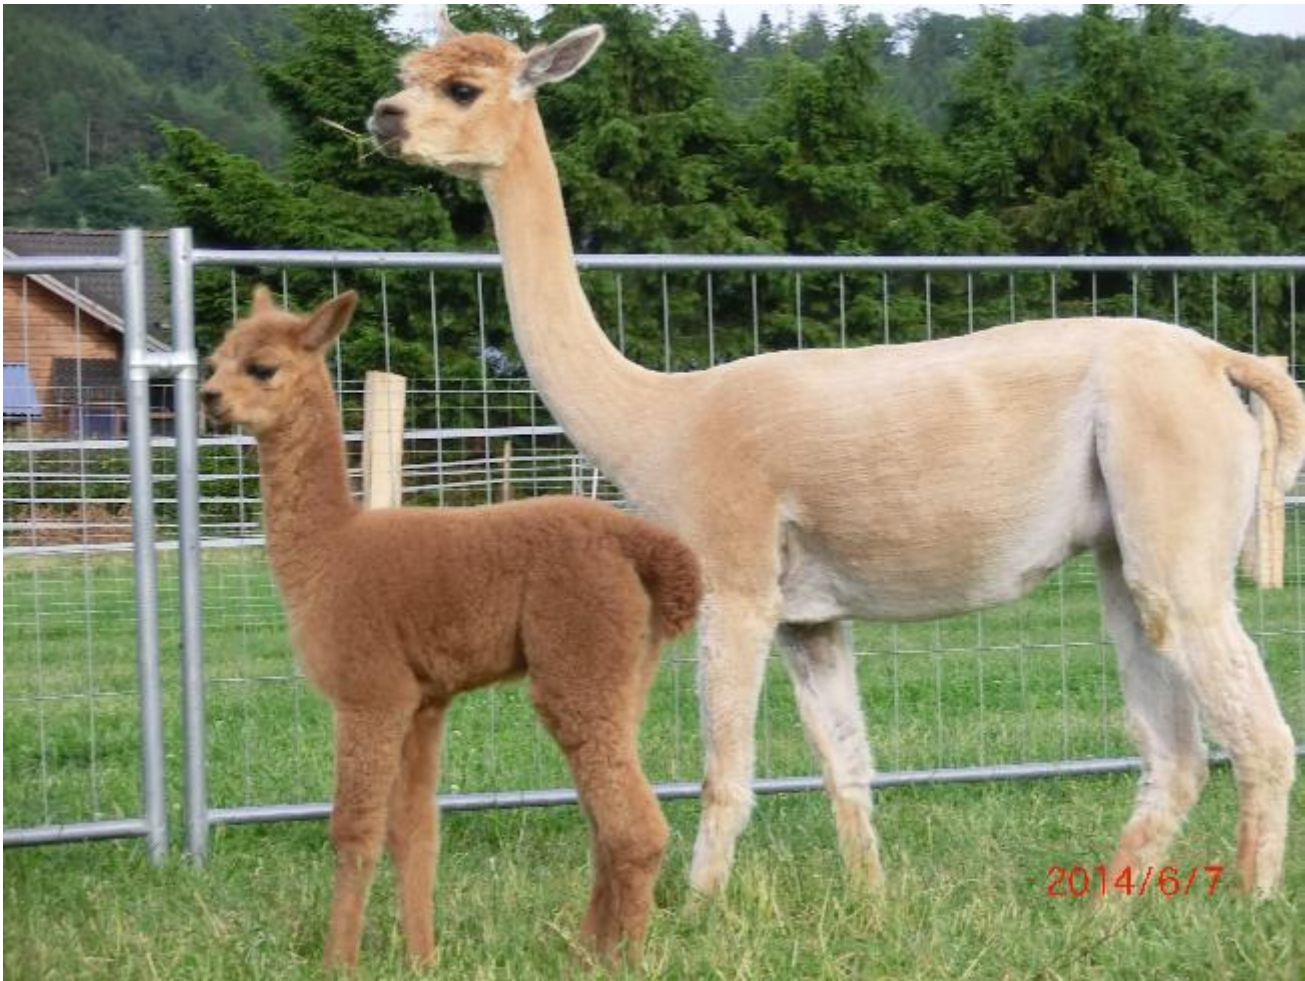

SoA Mayra

Price: €3,500.00 with female cria at foot **(SOLD)**

Sire: ANA Tamango

Dam: SoA Maja

Type: Pregnant Female (Pregnant)

Breed Type: Huacaya

Colour: Medium Fawn

Date of Birth: 18th July 2011

Description:

Korrekt gebaute Stute mit schöner Faser. Ihr erstes Cria, ein gesundes, kräftiges Stutfohlen.

Name of covering male: ANA Wakiza (Black)

Last Mating Date: 5th August 2014

Estimated Date Cria Due (Pregnant Female): 5th July 2015

Number of Crias bred from female: 1

Sire of Cria at Foot: AoS Gandero (White)

Cria at Foot: kräftiges, gesundes Stutfohlen, medium fawn

Date of Birth of Cria at Foot: 31st May 2014

Current Age of Cria at Foot: 546 Weeks and 5 Days

Alpaca Photo 1

Alpaca Photo 2

Alpaca Photo 3