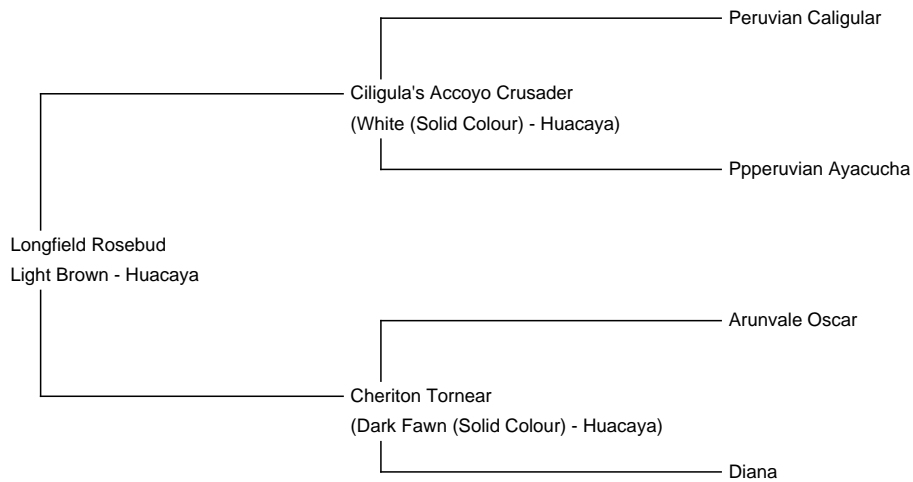

## Longfield Rosebud

**Price:** N/A (SOLD)

**Sire:** Ciligula's Accoyo Crusader

**Dam:** Cheriton Tornear

**Type:** Female

**Breed Type:** Huacaya

**Colour:** Light Brown

**Registered With:** B.A.S. UKBAS10159

### Description:

Rosebud has always produced quality cria, she's an exceptional breeding female.

### Longfield Rosebud