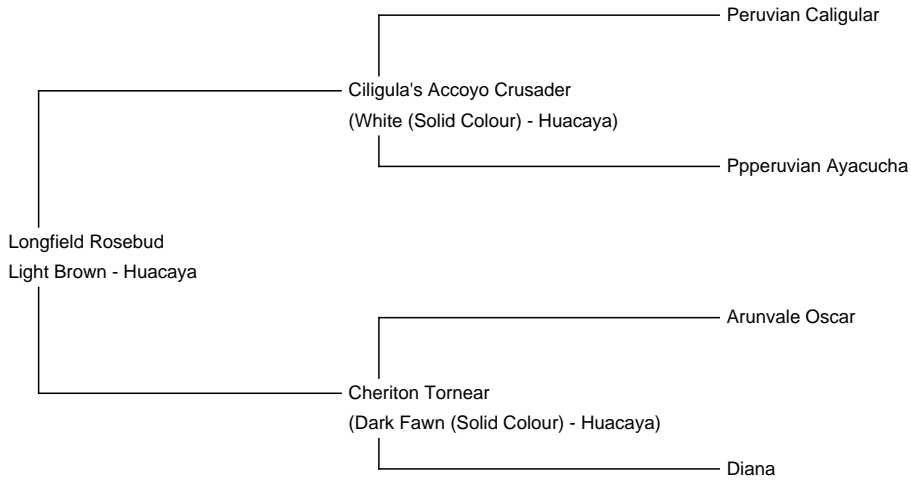

Longfield Rosebud

Price: N/A (SOLD)

Sire: Ciligula's Accoyo Crusader

Dam: Cheriton Tornear

Type: Female

Breed Type: Huacaya

Colour: Light Brown

Registered With: B.A.S. UKBAS10159

Date of Birth: 2nd September 2005

Description:

Rosebud has always produced quality cria, she's an exceptional breeding female.

Longfield Rosebud