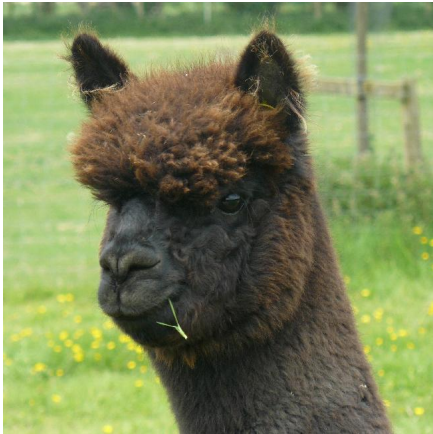

Number of Crias bred from female: 2

Watership Melanite (Mel)