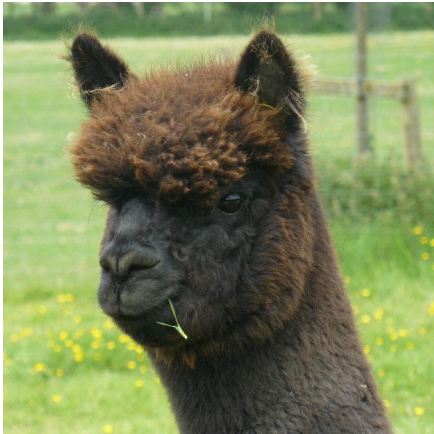

Fibre Testing Authority: Art of Fibre

Description:

Mel is a solid black female with good conformation and a fine, dense, bright fleece proven with her first prize placing. She has retained her initial fineness over the years. Solid black genetics, so a good choice if you are thinking black! Her cria have both had fine, characterful fleeces.

Prizes Won:

First at South of England Show, 2015.

Number of Crias bred from female: 2

Watership Melanite (Mel)

Mel