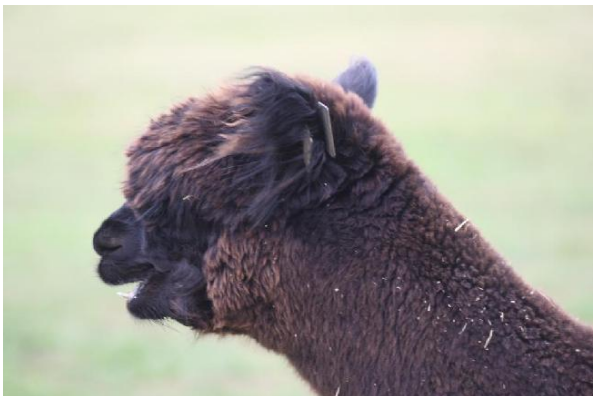

Patou Ruby May

Price: N/A with cria at foot (**SOLD**)

Sire: Lillyfield Jack of Spades of Inca (Imp)

Dam: VAC Bourne Bobby

Type: Pregnant Female (Pregnant)

Breed Type: Huacaya

Colour: Black (Solid Colour)

Registered With: UKBAS15818

Blood Lineage: Lillyfields Jack of Spades

Date of Birth: 3rd May 2010

Description:

Ruby May is a major black breeding female. She is now 4 years old, and has given us a lovely black female from a mating with ATA Cambridge Centurion.

Ruby is a Jack of Spades daughter and that is evident in every way ? very powerful with tremendous fleece yield. She is now mated to our top black Snowmass stud Midnight Legend and the expectations are high. We are interested in the Centurion genetics, so plan to keep her first offspring, Artwork Cilla. Ruby May is due early to mid June, so is offered with cria at foot and a mating to either Snowmass Midnight Legend or Snowmass Midnight Momentum.

Name of covering male: Snowmass Midnight Legend (Black)

Last Mating Date: 5th July 2013

Estimated Date Cria Due (Pregnant Female): 5th June 2014

Ruby May (S)

Ruby May (H)

Ruby May (G)