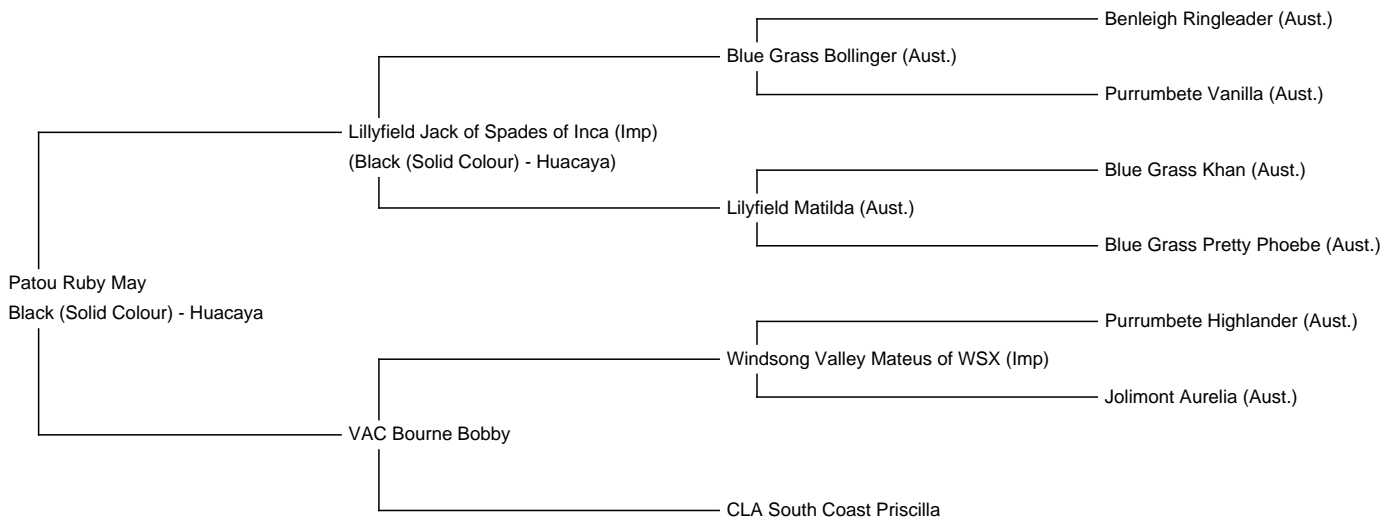

Patou Ruby May

Price: N/A with cria at foot (**SOLD**)

Sire: Lillyfield Jack of Spades of Inca (Imp)

Dam: VAC Bourne Bobby

Type: Pregnant Female (Pregnant)

Breed Type: Huacaya

Colour: Black (Solid Colour)

Registered With: UKBAS15818

Blood Lineage: Lillyfields Jack of Spades

Date of Birth: 3rd May 2010

Description:

Ruby May is a major black breeding female. She is now 4 years old, and has given us a lovely black female from a mating with ATA Cambridge Centurion.

Ruby is a Jack of Spades daughter and that is evident in every way ? very powerful with tremendous fleece yield. She is now mated to our top black Snowmass stud Midnight Legend and the expectations are high. We are interested in the Centurion genetics, so plan to keep her first offspring, Artwork Cilla. Ruby May is due early to mid June, so is offered with cria at foot and a mating to either Snowmass Midnight Legend or Snowmass Midnight Momentum.

Name of covering male: Snowmass Midnight Legend (Black)

Last Mating Date: 5th July 2013

Estimated Date Cria Due (Pregnant Female): 5th June 2014

Ruby May (S)

Ruby May (H)

Ruby May (G)