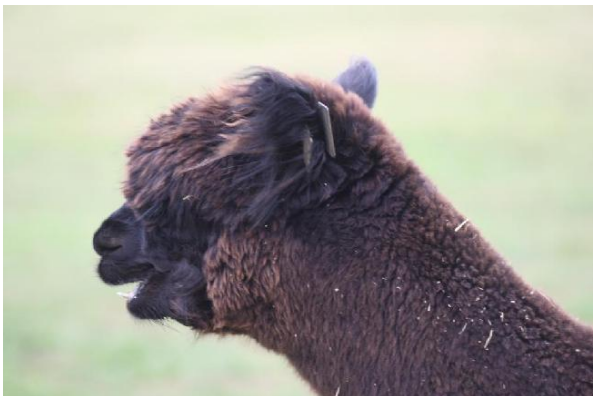

## Patou Ruby May

**Price:** N/A with cria at foot (**SOLD**)

**Sire:** Lillyfield Jack of Spades of Inca (Imp)

**Dam:** VAC Bourne Bobby

**Type:** Pregnant Female (Pregnant)

**Breed Type:** Huacaya

**Colour:** Black (Solid Colour)

### Description:

Ruby May is a major black breeding female. She is now 4 years old, and has given us a lovely black female from a mating with ATA Cambridge Centurion.

Ruby is a Jack of Spades daughter and that is evident in every way ? very powerful with tremendous fleece yield. She is now mated to our top black Snowmass stud Midnight Legend and the expectations are high. We are interested in the Centurion genetics, so plan to keep her first offspring, Artwork Cilla. Ruby May is due early to mid June, so is offered with cria at foot and a mating to either Snowmass Midnight Legend or Snowmass Midnight Momentum.

**Name of covering male:** Snowmass Midnight Legend (Black)

**Last Mating Date:** 5th July 2013

**Estimated Date Cria Due (Pregnant Female):** 5th June 2014

Ruby May (S)

Ruby May (H)

Ruby May (G)