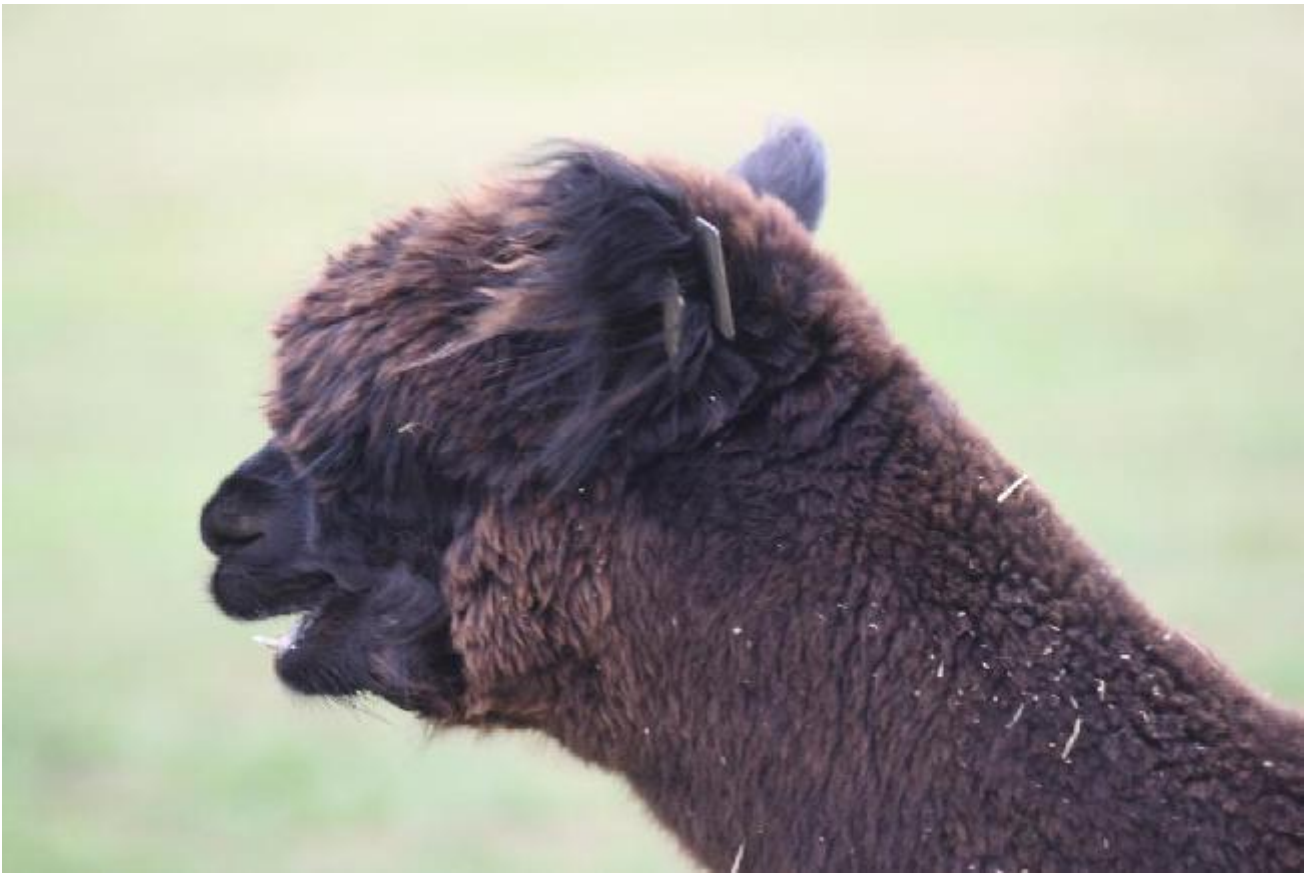

Patou Ruby May

Price: N/A with cria at foot (**SOLD**)

Sire: Lillyfield Jack of Spades of Inca (Imp)

Dam: VAC Bourne Bobby

Type: Pregnant Female (Pregnant)

Breed Type: Huacaya

Colour: Black (Solid Colour)

Registered With: UKBAS15818

Blood Lineage: Lillyfields Jack of Spades

Date of Birth: 3rd May 2010

Description:

Ruby May is a major black breeding female. She is now 4 years old, and has given us a lovely black female from a mating with ATA Cambridge Centurion.

Ruby is a Jack of Spades daughter and that is evident in every way ? very powerful with tremendous fleece yield. She is now mated to our top black Snowmass stud Midnight Legend and the expectations are high. We are interested in the Centurion genetics, so plan to keep her first offspring, Artwork Cilla. Ruby May is due early to mid June, so is offered with cria at foot and a mating to either Snowmass Midnight Legend or Snowmass Midnight Momentum.

Name of covering male: Snowmass Midnight Legend (Black)

Last Mating Date: 5th July 2013

Estimated Date Cria Due (Pregnant Female): 5th June 2014

Ruby May (S)

Ruby May (H)

Ruby May (G)