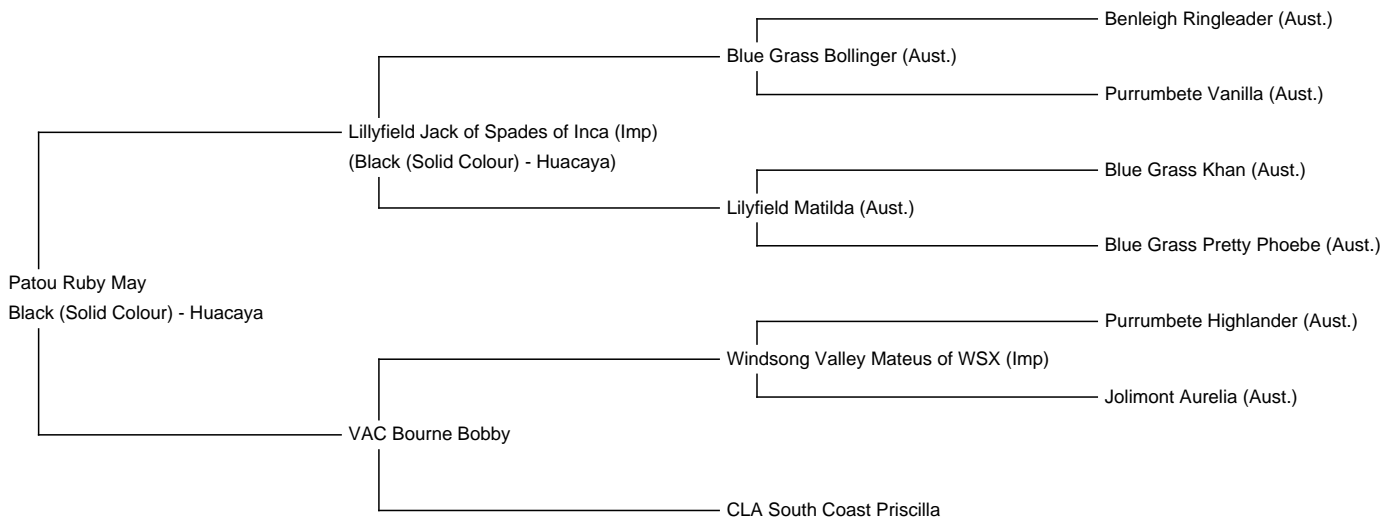

## Patou Ruby May

**Price:** N/A with cria at foot (**SOLD**)

**Sire:** Lillyfield Jack of Spades of Inca (Imp)

**Dam:** VAC Bourne Bobby

**Type:** Pregnant Female (Pregnant)

**Breed Type:** Huacaya

**Colour:** Black (Solid Colour)

**Registered With:** UKBAS15818

**Blood Lineage:** Lillyfields Jack of Spades

**Date of Birth:** 3rd May 2010

### Description:

Ruby May is a major black breeding female. She is now 4 years old, and has given us a lovely black female from a mating with ATA Cambridge Centurion.

Ruby is a Jack of Spades daughter and that is evident in every way ? very powerful with tremendous fleece yield. She is now mated to our top black Snowmass stud Midnight Legend and the expectations are high. We are interested in the Centurion genetics, so plan to keep her first offspring, Artwork Cilla. Ruby May is due early to mid June, so is offered with cria at foot and a mating to either Snowmass Midnight Legend or Snowmass Midnight Momentum.

**Name of covering male:** Snowmass Midnight Legend (Black)

**Last Mating Date:** 5th July 2013

**Estimated Date Cria Due (Pregnant Female):** 5th June 2014

Ruby May (S)

Ruby May (H)

Ruby May (G)