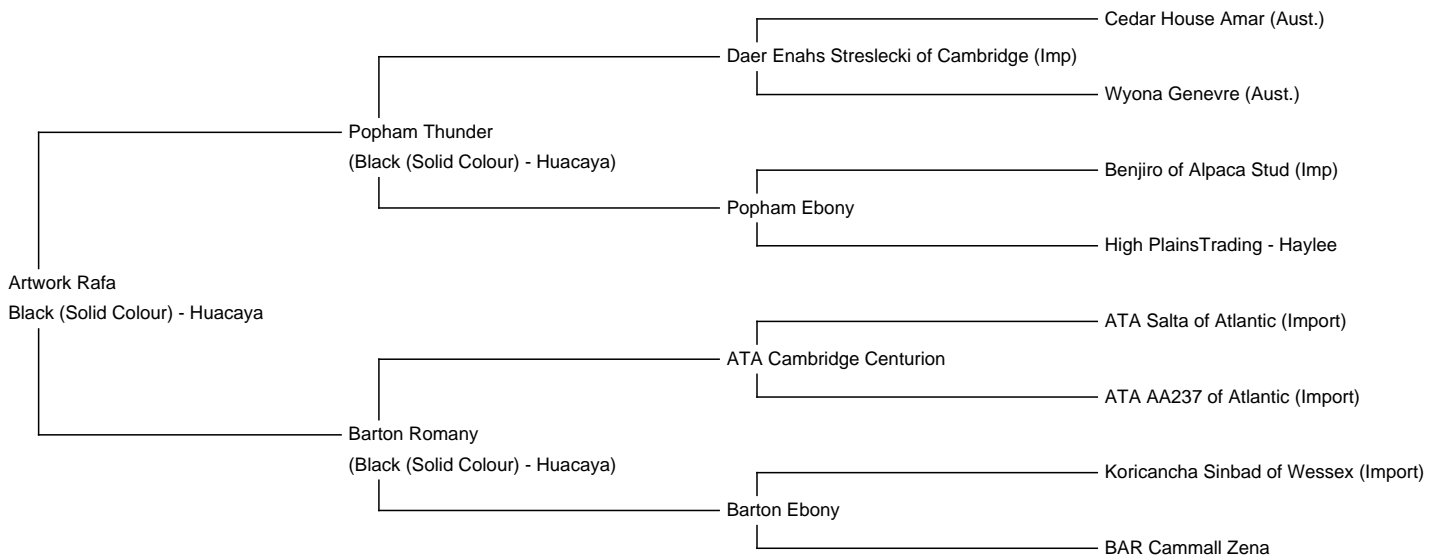

Artwork Rafa

Price: N/A (SOLD)

Sire: Popham Thunder

Dam: Barton Romany

Type: Stud Male

Breed Type: Huacaya

Colour: Black (Solid Colour)

Registered With: UKBAS23392

Blood Lineage: Popham Thunder

Date of Birth: 20th July 2013

Description:

The only offspring from the impressive stud Popham Thunder, Rafa is an outstanding young male, with great stud potential. His Dam is our most elegant Barton Romany, direct descendant from Cambridge Centurion, and her Dam's Sire is Koricancha Sinbad of Wessex! The Sire hardly requires introduction, and is one of the foremost black studs in UK, with his Sire Daer Enahs Streslecki of Cambridge, and the Dam's Sire is Benjiro of Alpaca Stud. Those amazing genetics have given us a most handsome young male who, in his very first showing, came second only to the eventual black champion at the BAS National Show.

Quite apart from his lovely conformation and a soft, true black (blue black) fleece full of character and with great density, Rafa is our most friendly yearling, incredibly curious and needs to be involved in everything that goes on at the paddock.