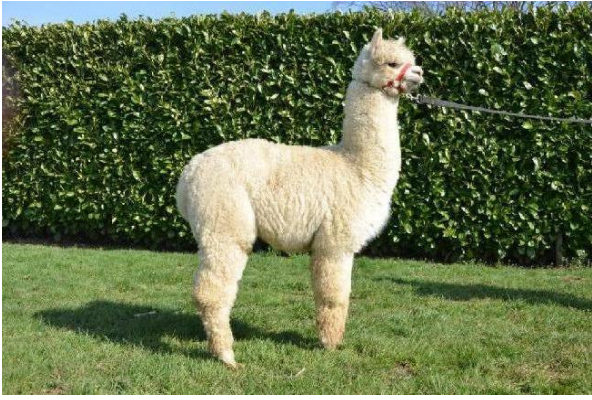

I.E. Merlin (S)