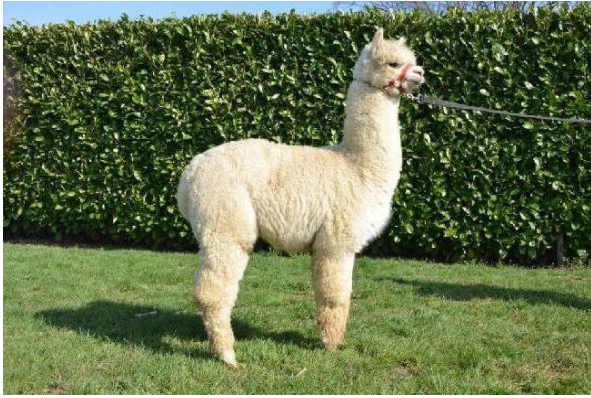

I.E. Merlin (S)