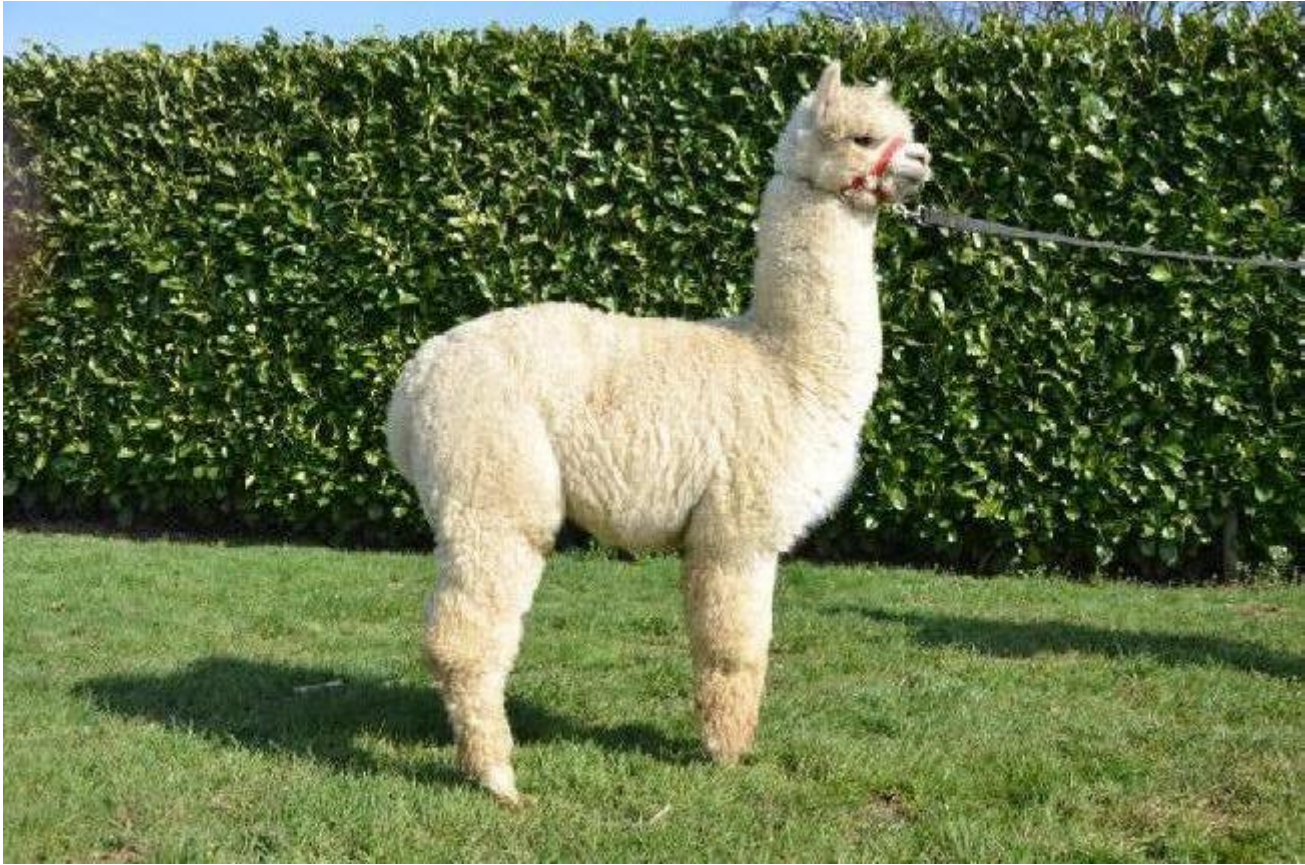

I.E. Merlin (S)