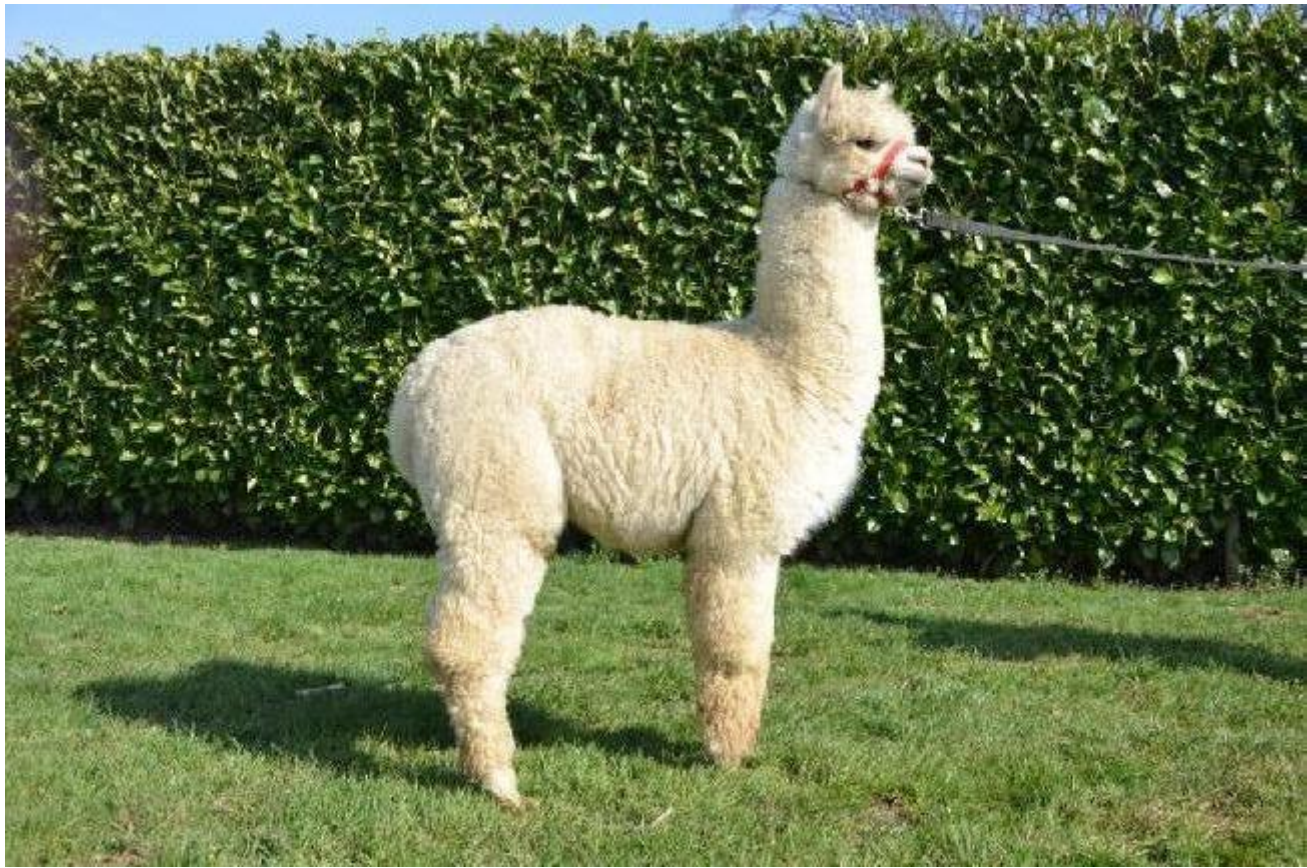

I.E. Merlin (S)