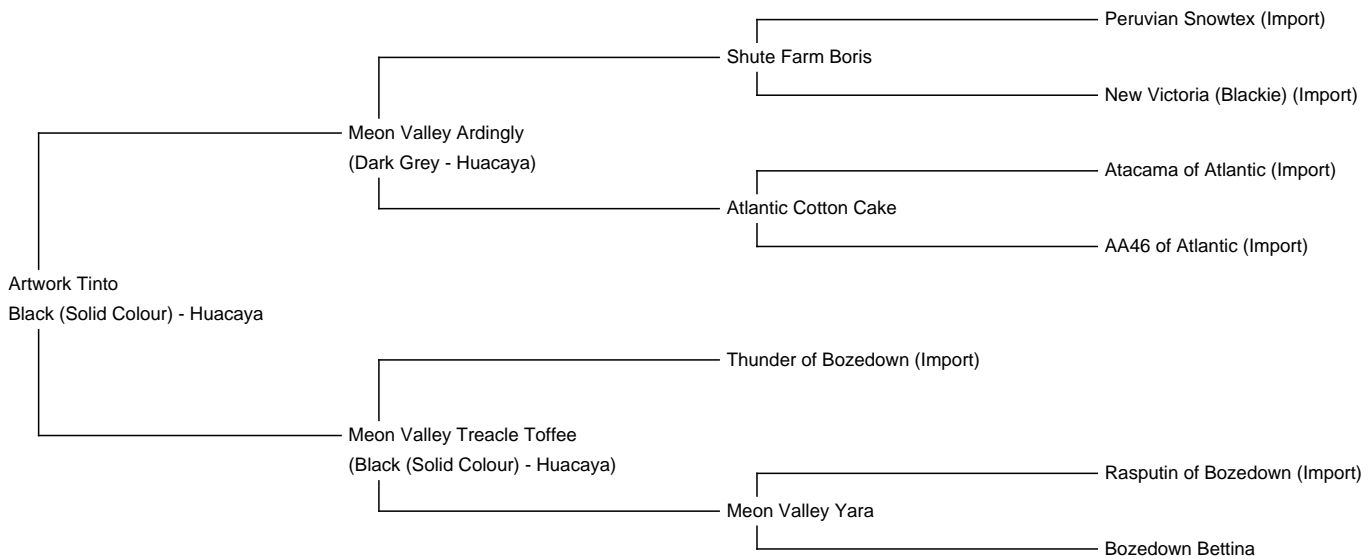

Artwork Tinto

Price: N/A (SOLD)

Sire: Meon Valley Ardingly

Dam: Meon Valley Treacle Toffee

Type: Stud Male

Breed Type: Huacaya

Colour: Black (Solid Colour)

Registered With: BNBAS07329

Blood Lineage: Ardingly

Date of Birth: 13th July 2013

Description:

Tinto is our most direct link with Meon Valley Alpacas, and his mum, Treacle Toffee (from Thunder of Bozedown) is our first black girl, and one of the great characters in the herd. We already have a lovely boy from her, who has formed such a close bond with one of our dogs that he has to stay at the farm. This time, we decided to mate Treacle to the award winning grey stud Meon Valley Ardingly, who has produced amazing progeny, including the grey multi champion Meon Valley Sorcerer. With a lovely disposition, fully halter trained, Tinto stands proud and tall, with lovely soft fleece and great conformation. He will be an excellent addition to a herd wishing to include blacks or to breed blacks and/or greys.

Artwork Tinto (S)

Artwork Tinto (F)

Artwork Tinto (H)