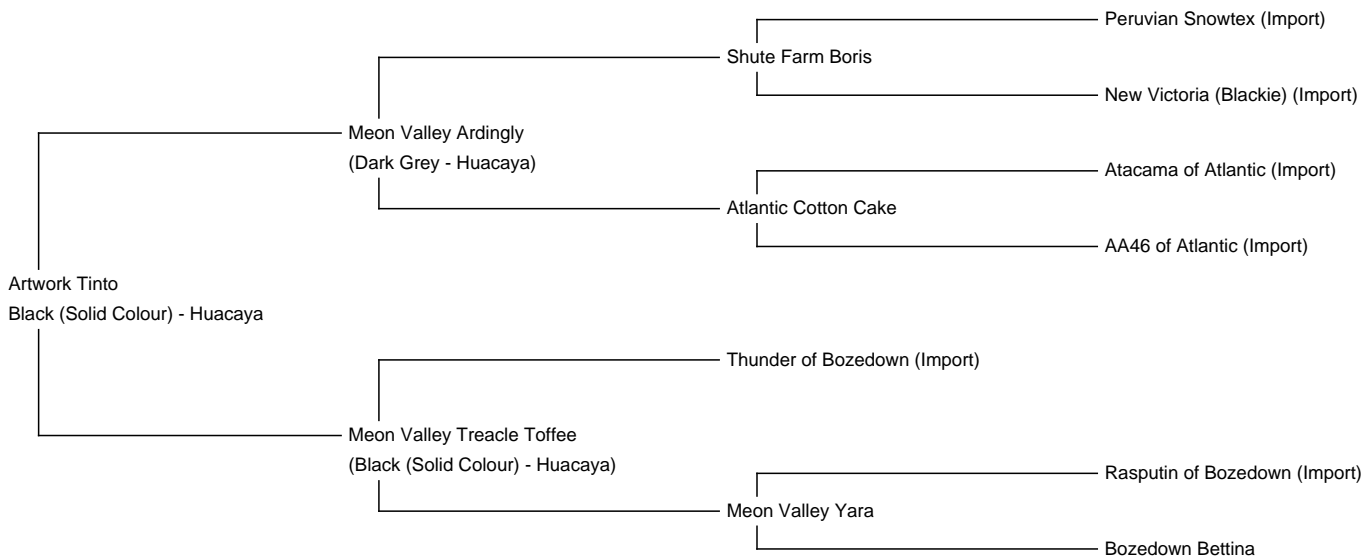

Artwork Tinto

Price: N/A (SOLD)

Sire: Meon Valley Ardingly

Dam: Meon Valley Treacle Toffee

Type: Stud Male

Breed Type: Huacaya

Colour: Black (Solid Colour)

Registered With: BNBAS07329

Blood Lineage: Ardingly

Date of Birth: 13th July 2013

Description:

Tinto is our most direct link with Meon Valley Alpacas, and his mum, Treacle Toffee (from Thunder of Bozedown) is our first black girl, and one of the great characters in the herd. We already have a lovely boy from her, who has formed such a close bond with one of our dogs that he has to stay at the farm. This time, we decided to mate Treacle to the award winning grey stud Meon Valley Ardingly, who has produced amazing progeny, including the grey multi champion Meon Valley Sorcerer. With a lovely disposition, fully halter trained, Tinto stands proud and tall, with lovely soft fleece and great conformation. He will be an excellent addition to a herd wishing to include blacks or to breed blacks and/or greys.

Artwork Tinto (S)

Artwork Tinto (F)

Artwork Tinto (H)