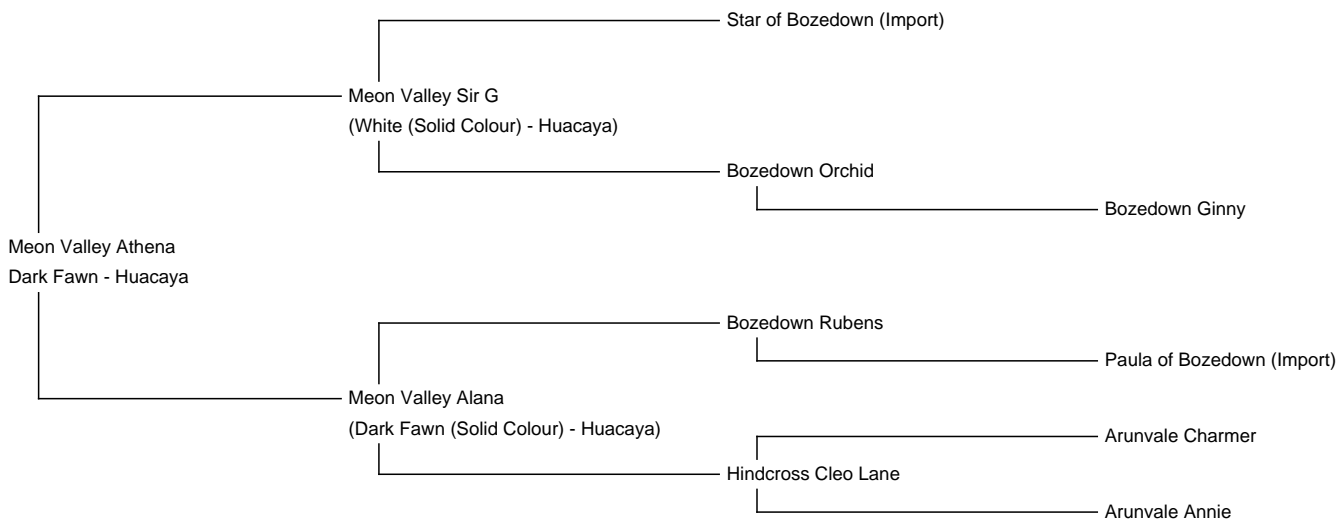

# Meon Valley Athena

**Price:** N/A (SOLD)

**Sire:** Meon Valley Sir G

**Dam:** Meon Valley Alana

**Type:** Pregnant Female (Pregnant)

**Breed Type:** Huacaya

**Colour:** Dark Fawn

**Registered With:** UKBAS14127

**Blood Lineage:** Meon Valley Sir G

**Date of Birth:** 25th July 2009

## Description:

Athena certainly is an upstanding dark fawn 4 year old female, with a strong frame and beautiful stance. She has a lovely and unique character, which is perhaps evident from the photos. She gave us a first lovely fawn female cria last year, Artwork I.K. Amalia, who has been shown very successfully as part of our show team, and this year she gave us a beautiful white cria Artwork R.V. Aida.

## Prizes Won:

Not Shown

**Name of covering male:** Snowmass Puna Sky of AUK (Light Brown)

**Last Mating Date:** 5th July 2013

**Estimated Date Cria Due (Pregnant Female):** 5th June 2014

**Number of Crias bred from female:** 2