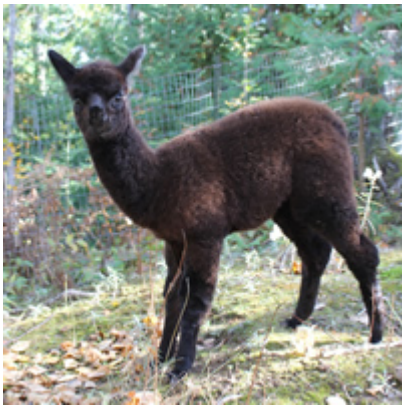

February 2012