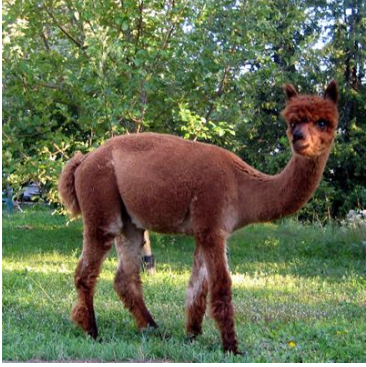

Kaffe - Summer 2011

HTO Hilltop Oasis Kaffe