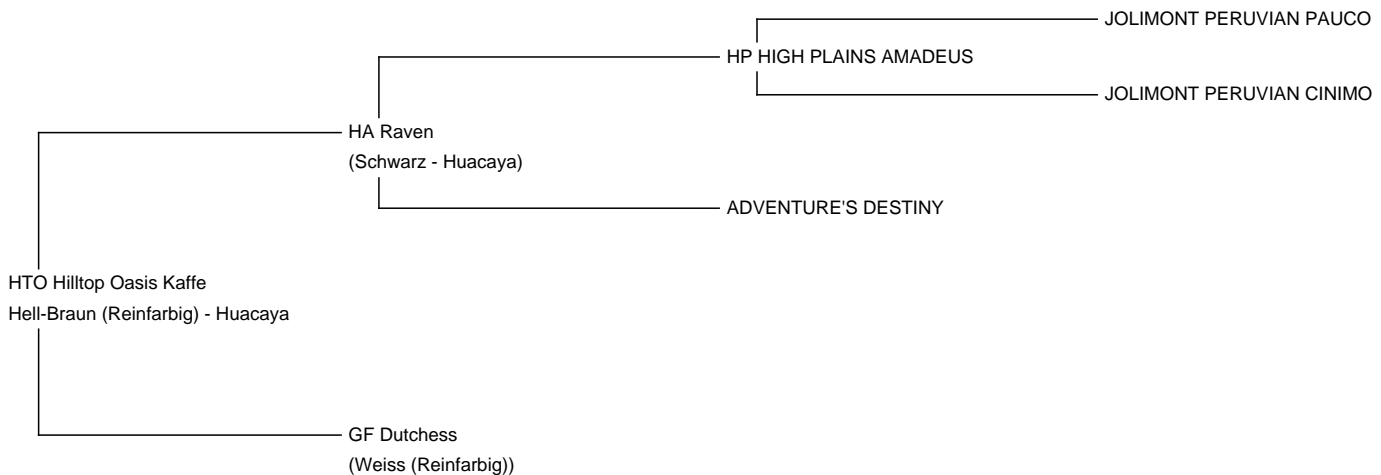

HTO Hilltop Oasis Kaffe

Preis: €4,000.00

Vater: HA Raven

Mutter: GF Dutchess

Typ: Trächtige Stute (Trächtig)

Rasse: Huacaya

Farbe: Hell-Braun (Reinfarbig)

Registriert mit: CLAA #: 39329

ARI #: 31949118

Blutlinie: Peruvian/Chilean

Geburtsdatum: 26/07/2009

Beschreibung:

Kaffe is truly the friendliest alpaca we have ever had born on our farm. She has been fearless from birth, and is the most curious creature. This young female has great potential, as she is a large sized girl, with a solid frame and very dense, crimped fleece.

Kaffe's sire, HA Raven, is an HP High Plains Amadeus son, and he has certainly passed on his regal presence to this girl. Her dam, Dutchess, consistently produces quality female crias for us.

Kaffe has been bred to our true black Reserve Champion, Birchleaf Xtreme, for a 2012 cria. Xtreme has sired some amazing black crias and we expect the same from this pairing.

Name des Deckhengsts: Birchleaf Xtreme (Schwarz)

Kaffe - Summer 2011

HTO Hilltop Oasis Kaffe

Kaffe - Full fleeced