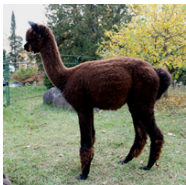

Crusader - Fall 2011