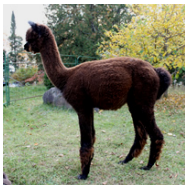

Crusader - Fall 2011