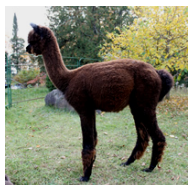

Crusader - Fall 2011