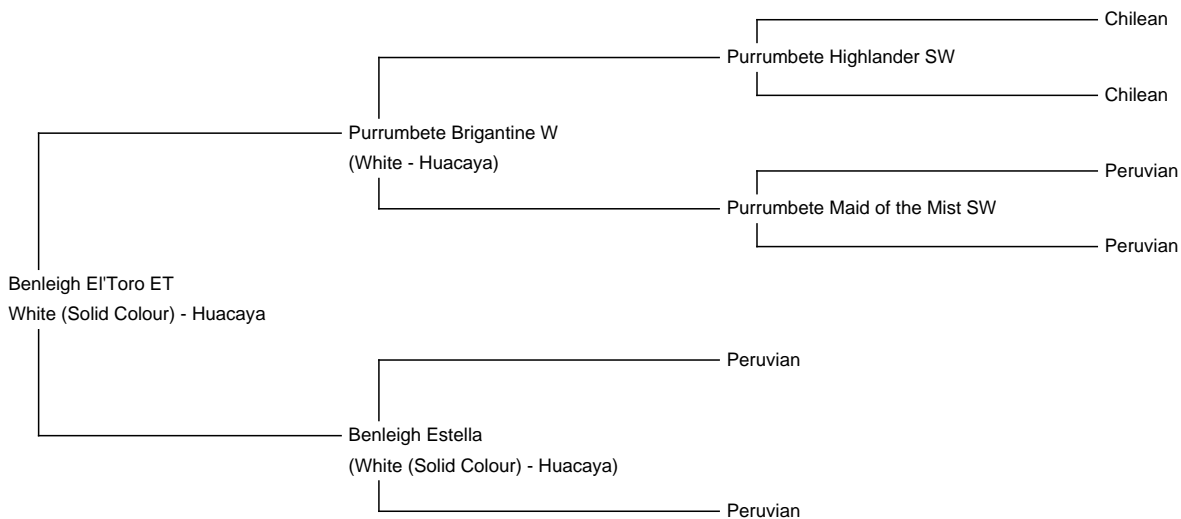

## Benleigh El'Toro ET

**Price:** N/A (SOLD)

**Sire:** Purrumbete Brigantine W

**Dam:** Benleigh Estella

**Type:** Stud Male (Proven Stud)

**Breed Type:** Huacaya

**Colour:** White (Solid Colour)

**Registered With:** AABA AAR 433

DNA W0600000138

AAA IAR 61087

**Blood Lineage:** P.Highlander/Peruvian

**Date of Birth:** 21st March 2002

### **Fleece:** (10th)

27.80µ SD 5.10µ CV 18.50% % Over 30 Microns(µ) 27.40% SF 26.50µ Curvature 30.20 deg/mm

*(taken on 25th October 2011 at 9 Years and 7 Months of age)*

**Fibre Testing Authority:** Southern Tablelands Fibre Testing

Benleigh El'Toro ET - August 2010