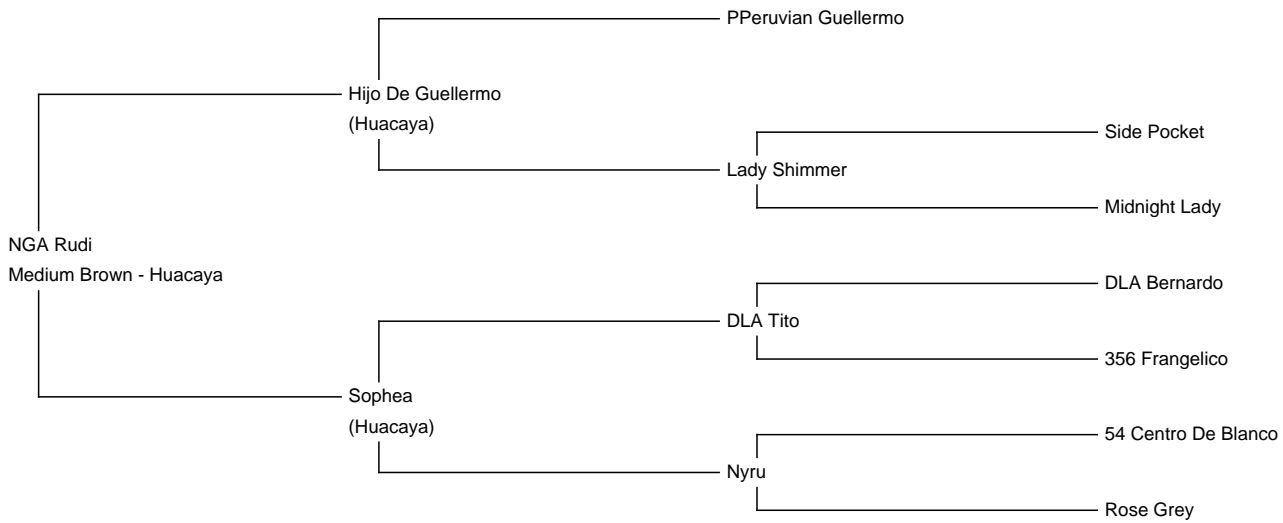

NGA Rudi

Price: \$500.00 **(SOLD)**

Sire: Hijo De Guellermo

Dam: Sophea

Type: Female

Breed Type: Huacaya

Colour: Medium Brown

Registered With: CLAA #23707

Blood Lineage: Peruvian

Date of Birth: 1st June 2001

Description:

Rudi is a great alpaca to work with and has very nice cria's

Alpaca Photo 1

Alpaca Photo 2