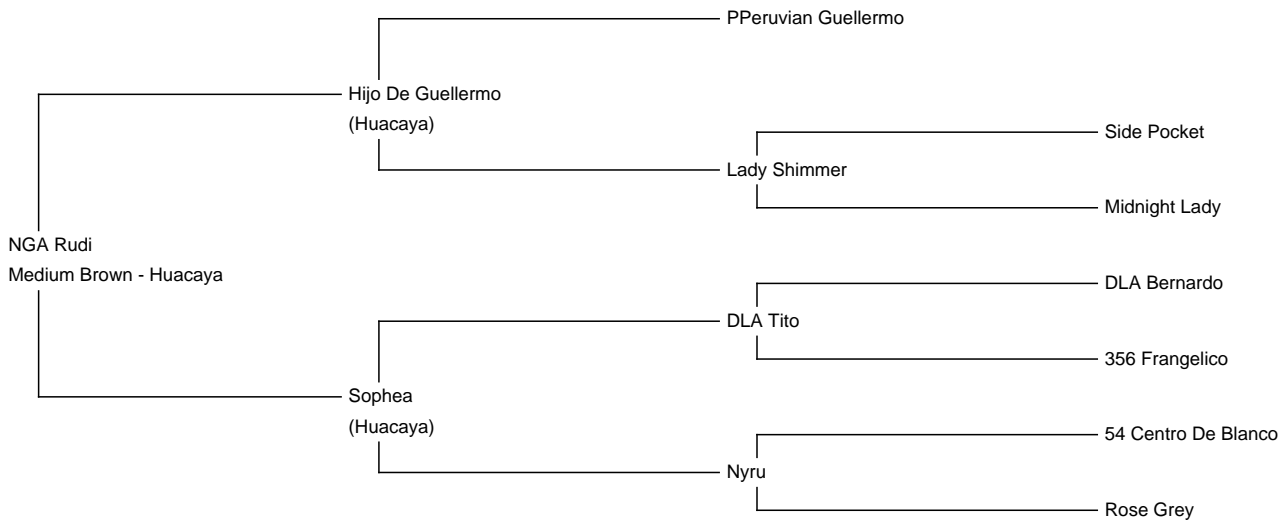

NGA Rudi

Price: \$500.00 (SOLD)

Sire: Hijo De Guellermo

Dam: Sophea

Type: Female

Breed Type: Huacaya

Colour: Medium Brown

Registered With: CLAA #23707

Blood Lineage: Peruvian

Date of Birth: 1st June 2001

Description:

Rudi is a great alpaca to work with and has very nice cria's

Alpaca Photo 1

Alpaca Photo 2