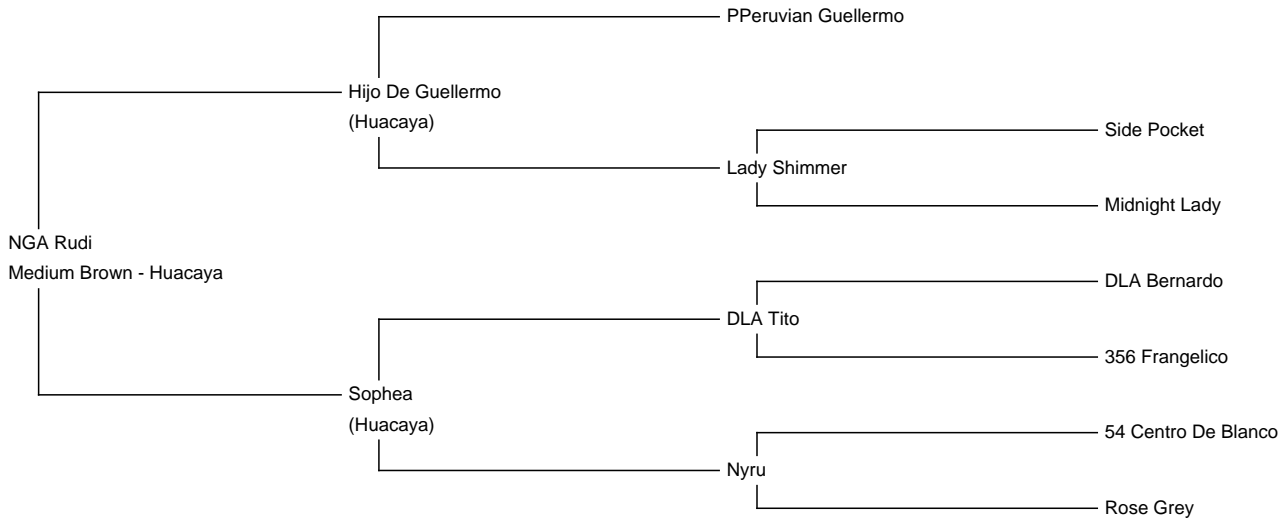

NGA Rudi

Price: \$500.00 **(SOLD)**

Sire: Hijo De Guellermo

Dam: Sophea

Type: Female

Breed Type: Huacaya

Colour: Medium Brown

Registered With: CLAA #23707

Blood Lineage: Peruvian

Date of Birth: 1st June 2001

Description:

Rudi is a great alpaca to work with and has very nice cria's

Alpaca Photo 1

Alpaca Photo 2