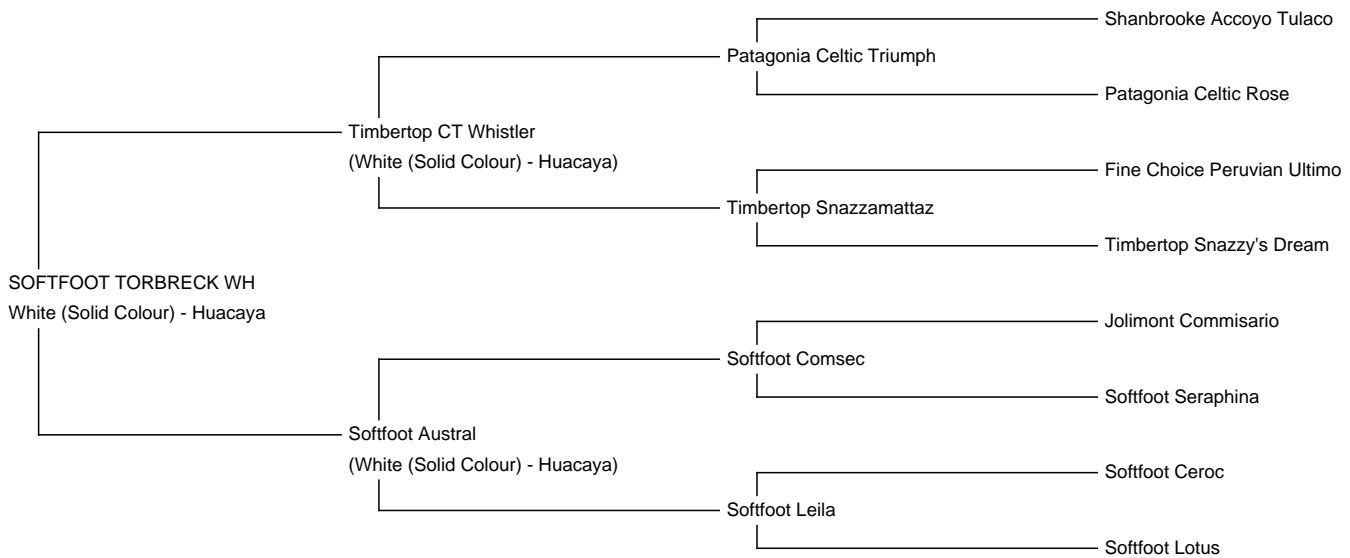

SOFTFOOT TORBRECK WH

Service Fee (On Farm): Contact For Fee

Service Fee (Drive By): Contact For Fee

Sire: Timbertop CT Whistler

Dam: Softfoot Austral

Breed Type: Huacaya

Colour: White (Solid Colour)

Registered With: AAA - 209379

Blood Lineage: Tulaco, Celtic Triumph

Date of Birth: 29th April 2015

Description:

Colour Coat Test: ee AA - Non-Grey.

Softfoot Torbreck WH is an Elite White Male Huacaya who is producing some outstanding progeny winning championships at the national level.

He himself displays an extremely dense fine fleece with a high frequency style that is highly aligned with a very soft handle.

Passing on these same fleece traits to his progeny, Torbreck has a strong macho frame that is well balanced.

If you are looking for that combination of stunning phenotype with the genetics to match, then Torbreck is the stud male you are looking for.