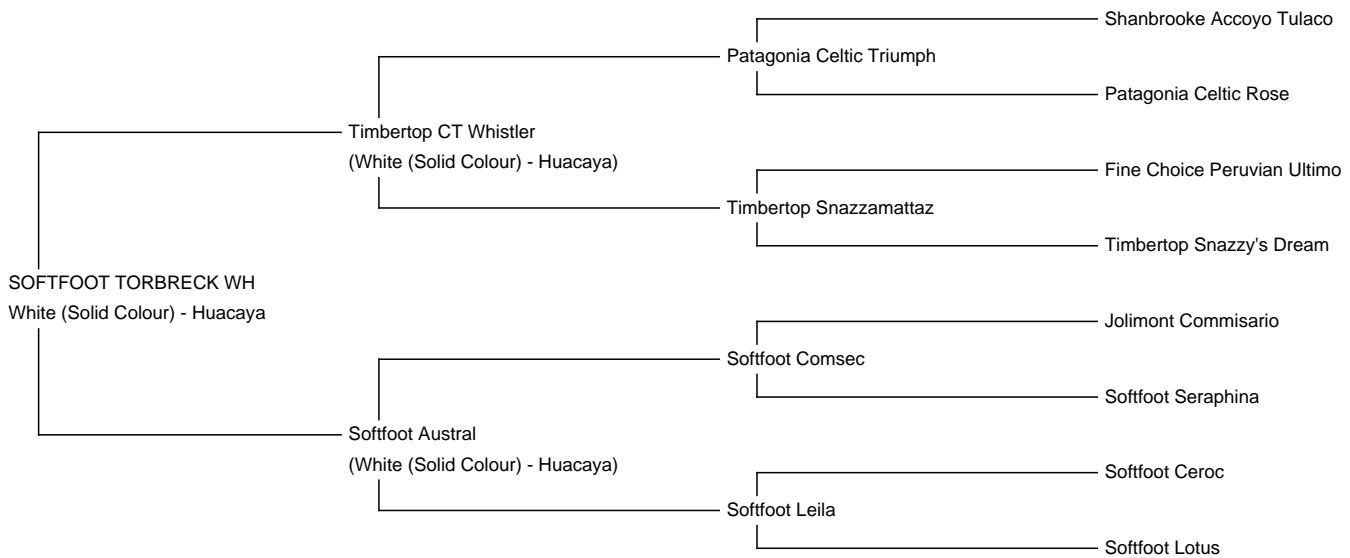

SOFTFOOT TORBRECK WH

Service Fee (On Farm): Contact For Fee

Service Fee (Drive By): Contact For Fee

Sire: Timbertop CT Whistler

Dam: Softfoot Austral

Breed Type: Huacaya

Colour: White (Solid Colour)

Registered With: AAA - 209379

Blood Lineage: Tulaco, Celtic Triumph

Date of Birth: 29th April 2015

Description:

Colour Coat Test: ee AA - Non-Grey.

Softfoot Torbreck WH is an Elite White Male Huacaya who is producing some outstanding progeny winning championships at the national level.

He himself displays an extremely dense fine fleece with a high frequency style that is highly aligned with a very soft handle.

Passing on these same fleece traits to his progeny, Torbreck has a strong macho frame that is well balanced.

fine fleeced huacaya stud

SOFTFOOT TORBRECH WH

Softfoot Torbrech WH is an elite White State Huacaya who is producing some outstanding progeny.

Their offspring are extremely dense fine fleeces with a high frequency style that is highly aligned with a very soft handle. Fleece will have some fibre to give the crimping. Torbrech has a strong black to bone stain as well as natural. If you are looking for that combination of weaving characteristics with the quality in mind, then Torbrech is the stud male you are looking for.